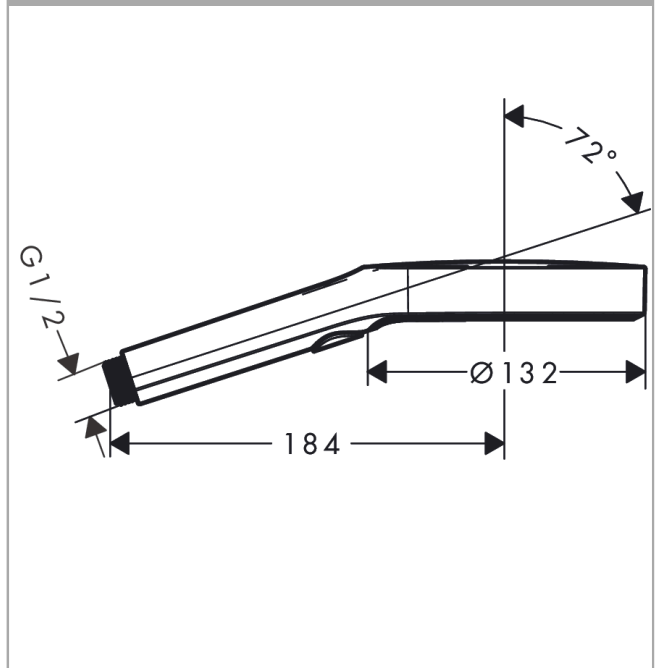

Rainfinity

Hand shower 130 3jet EcoSmart

Surfaces: **Brushed Bronze** Article Number: **26865140**

Description

product features

- shower head size: 130 mm
- spray type: PowderRain, Intense PowderRain, MonoRain
- convenient diversion via Select button
- spray disc surface: graphite
- maximum flow rate at 3 bar: 8,5 l/min
- minimum flow pressure: 1,5 bar
- with internal water conduction
- rinseable screen seal
- connection thread G 1/2
- connection dimension: DN15
- suitable for continuous flow water heaters

Technology

Design awards

Product image

Scale drawing

Flowchart

The consumption was measured in combination with the appropriate fittings (thermostat/mixer/ in-wall valve) to reflect actual application in practice.