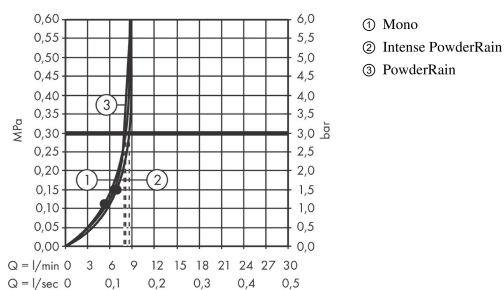

Rainfinity

Hand shower 130 3jet EcoSmart

Surfaces: **Brushed Bronze** Article Number: **26865140**

Description

product features

- shower head size: 130 mm
- spray type: PowderRain, Intense PowderRain, MonoRain
- convenient diversion via Select button
- spray disc surface: graphite
- maximum flow rate at 3 bar: 8,5 l/min
- minimum flow pressure: 1,5 bar
- with internal water conduction
- rinseable screen seal
- connection thread G 1/2
- connection dimension: DN15
- suitable for continuous flow water heaters

Technology

Design awards

Product image

Scale drawing

Flowchart

The consumption was measured in combination with the appropriate fittings (thermostat/mixer/ in-wall valve) to reflect actual application in practice.